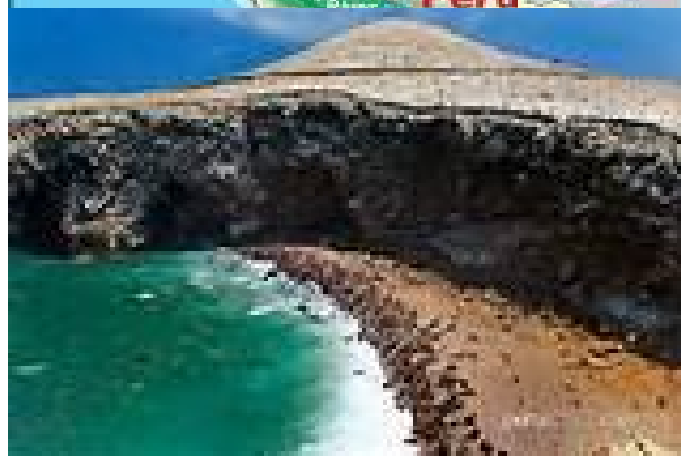

## \$14,500,000

Bedroom, Bathroom,  
Land / Boat Docks on 0 Acres

Bahia de Paracas, Out of Country, Out of Country

This beautiful parcel of 230 acres is the perfect opportunity for investors and adventure seeking individuals to get in on the cutting edge of development. Build your private residence or hotel on this choice property located just minutes from the pristine Peruvian coast. The property has water and electricity available and is conveniently located close to downtown Paracas. Hilton, Marriott and the Luxury Paracas Hotel see the future of this booming town with over 700,000 tourists visiting every year. World class restaurants line the coast serving the freshest seafood and Peruvian cuisine. Paracas is located in the Province of Pisco, a 2.5 hour drive south of Lima on the new Pan American Highway. Inhabited with a lush variety of plants and wildlife make this a perfect place for all.