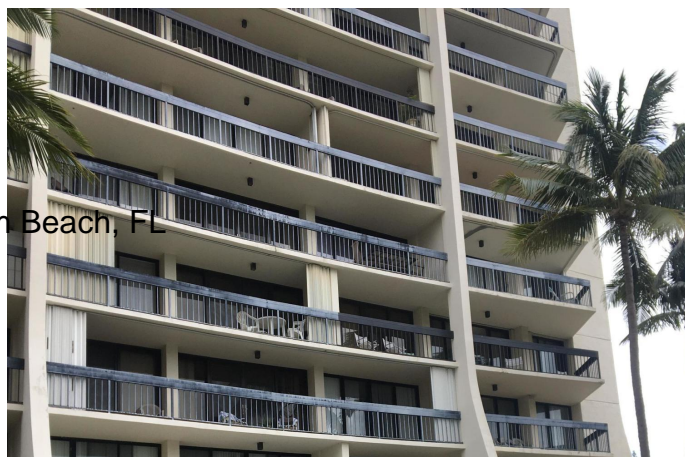

\$169,900 - 2400 Presidential Way #304, West Palm Beach

MLS® #RX-10607910

\$169,900

2 Bedroom, 2.00 Bathroom, 1,294 sqft
Residential on 3 Acres

LANDS OF THE PRESIDENT CONDO 3, West Palm Beach, FL

Amazing beautiful and bright renovated 2bed/bath condo on the 3rd floor .Open kitchen has granite counters. Master bedroom has nice view to the pool. a huge walk-in closet. Second bedroom has ensuite with shower stall w/glass doors. .Nice balcony from the Master suite and also a huge balcony from the living room. Presidents Country Club membership not required, gated community. The building has doorman, Fitness Center, Social room and a beautiful pool. Prime location close to Palm Beach Outlet, Airport, restaurants & beaches. No Assessment. SELLER MOTIVATED.

Community Information

Address	2400 Presidential Way #304
Area	5420
Subdivision	LANDS OF THE PRESIDENT CONDO 3
City	West Palm Beach
County	Palm Beach
State	FL
Zip Code	33401

Amenities

Amenities	Community Room, Elevator, Manager on Site, Pool, Trash Chute
Utilities	Public Sewer, Public Water
Parking Spaces	1
Parking	Assigned, Guest
View	Garden
Waterfront	None