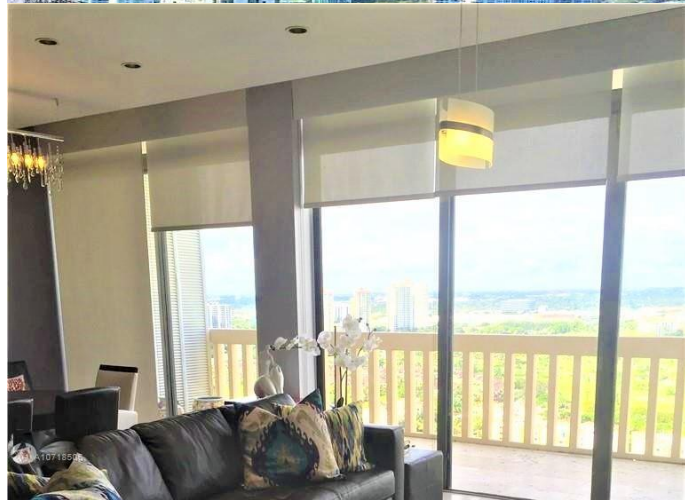

$395,000 - 19707 Turnberry Way Ph-c, Aventura

MLS® #A10718506

$395,000

1 Bedroom, 2.00 Bathroom, 1,077 sqft
Residential on 0 Acres

TURNBERRY ISLE CONDO, Aventura, FL

Completely Upgraded....Truly a special unit with an immense balcony to enjoy a fabulous Florida lifestyle. This unit has been lovingly updated throughout.

Built in 1979

Essential Information

MLS® #	A10718506
Price	$395,000
Bedrooms	1
Bathrooms	2.00
Full Baths	1
Half Baths	1
Square Footage	1,077
Acres	0.00
Year Built	1979
Type	Residential
Sub-Type	Condominium
Style	High Rise
Status	Active

Community Information

Address	19707 Turnberry Way Ph-c
Area	22
Subdivision	TURNBERRY ISLE CONDO
City	Aventura
County	Miami-Dade County
State	FL
Zip Code	33180-2566